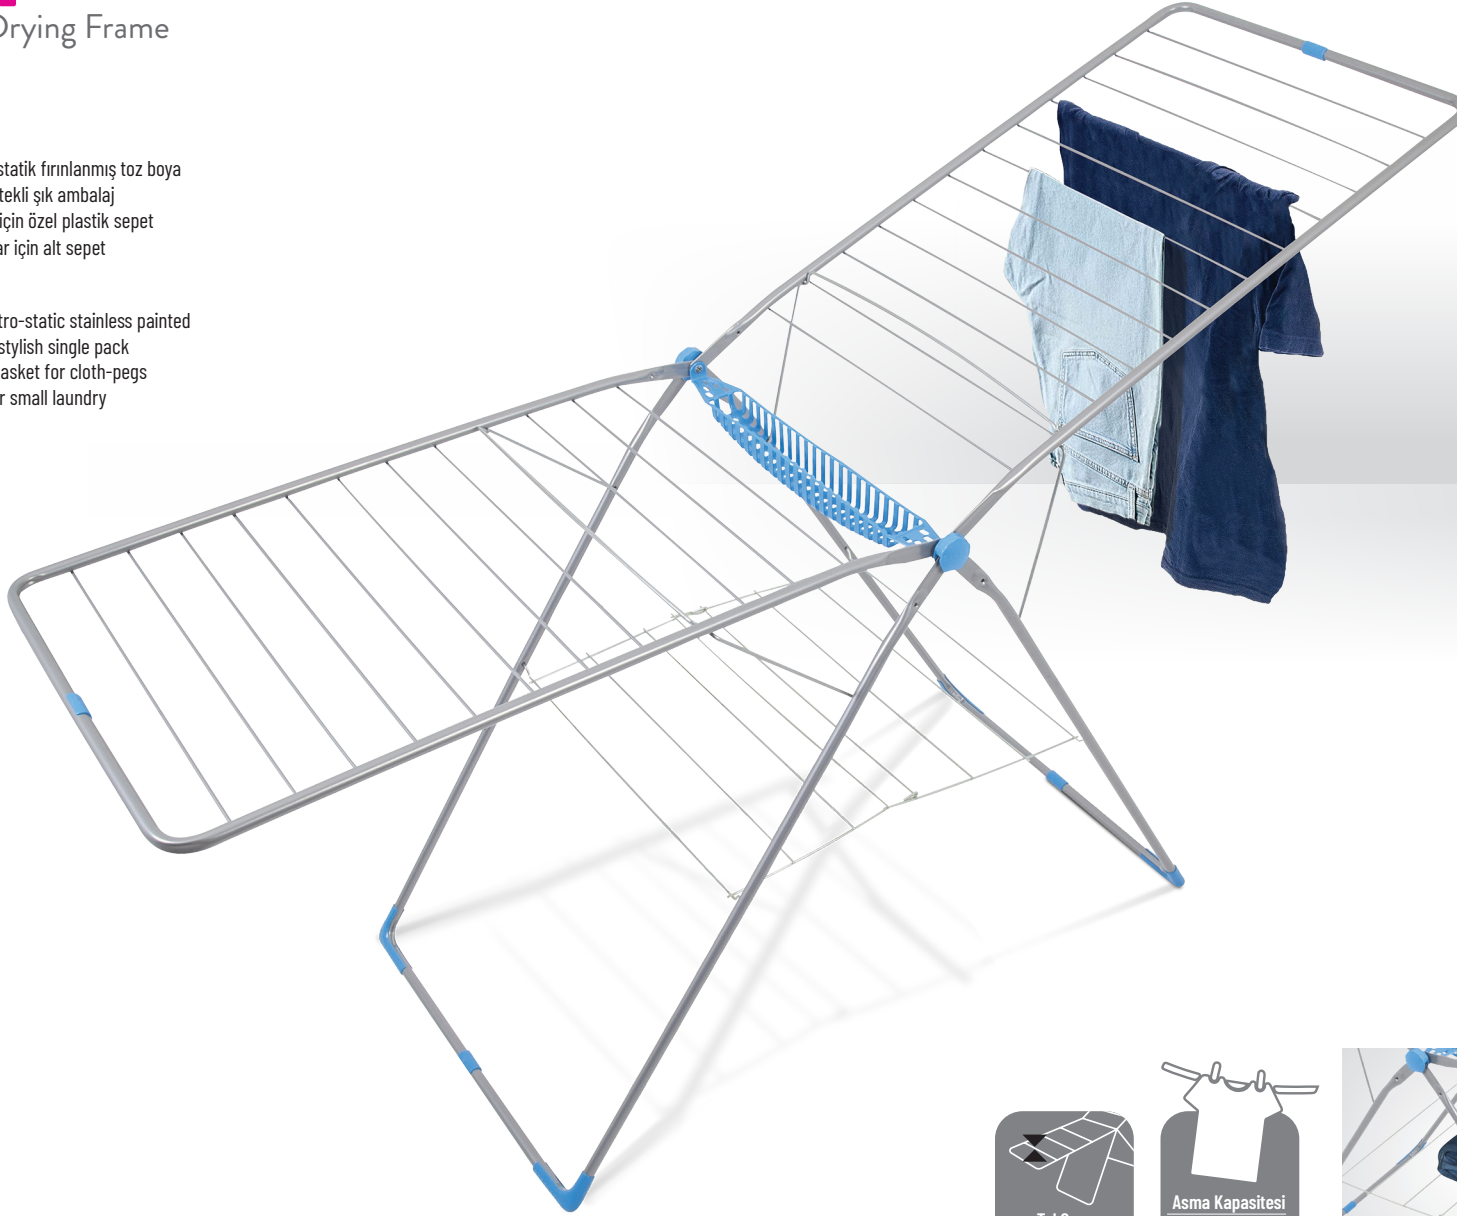

Caprice M

Laundry Drying Frame

Code:3301

- Pratik kullanım
- Tamamı elektrostatik fırınlanmış toz boya
- Kullanıma hazır tekli şık ambalaj
- Mandal koymak için özel plastik sepet
- Küçük çamaşırlar için alt sepet
- Easy to use
- Completely electro-static stainless painted
- Ready to use in stylish single pack
- Special plastic basket for cloth-pegs
- Lower basket for small laundry

Ürün Ebadı
Product Dimension
189x90x61

Ambalaj Ebadı
Package Dimension
101x61x6

1 m³/Adet
1 m³/Units
31

Koli İçi Adedi
Units/Carton
5

Ağırlık (kg)
Weight (kg)
5,12

Koli Ebadı
Carton's Dimensions
103x66x24