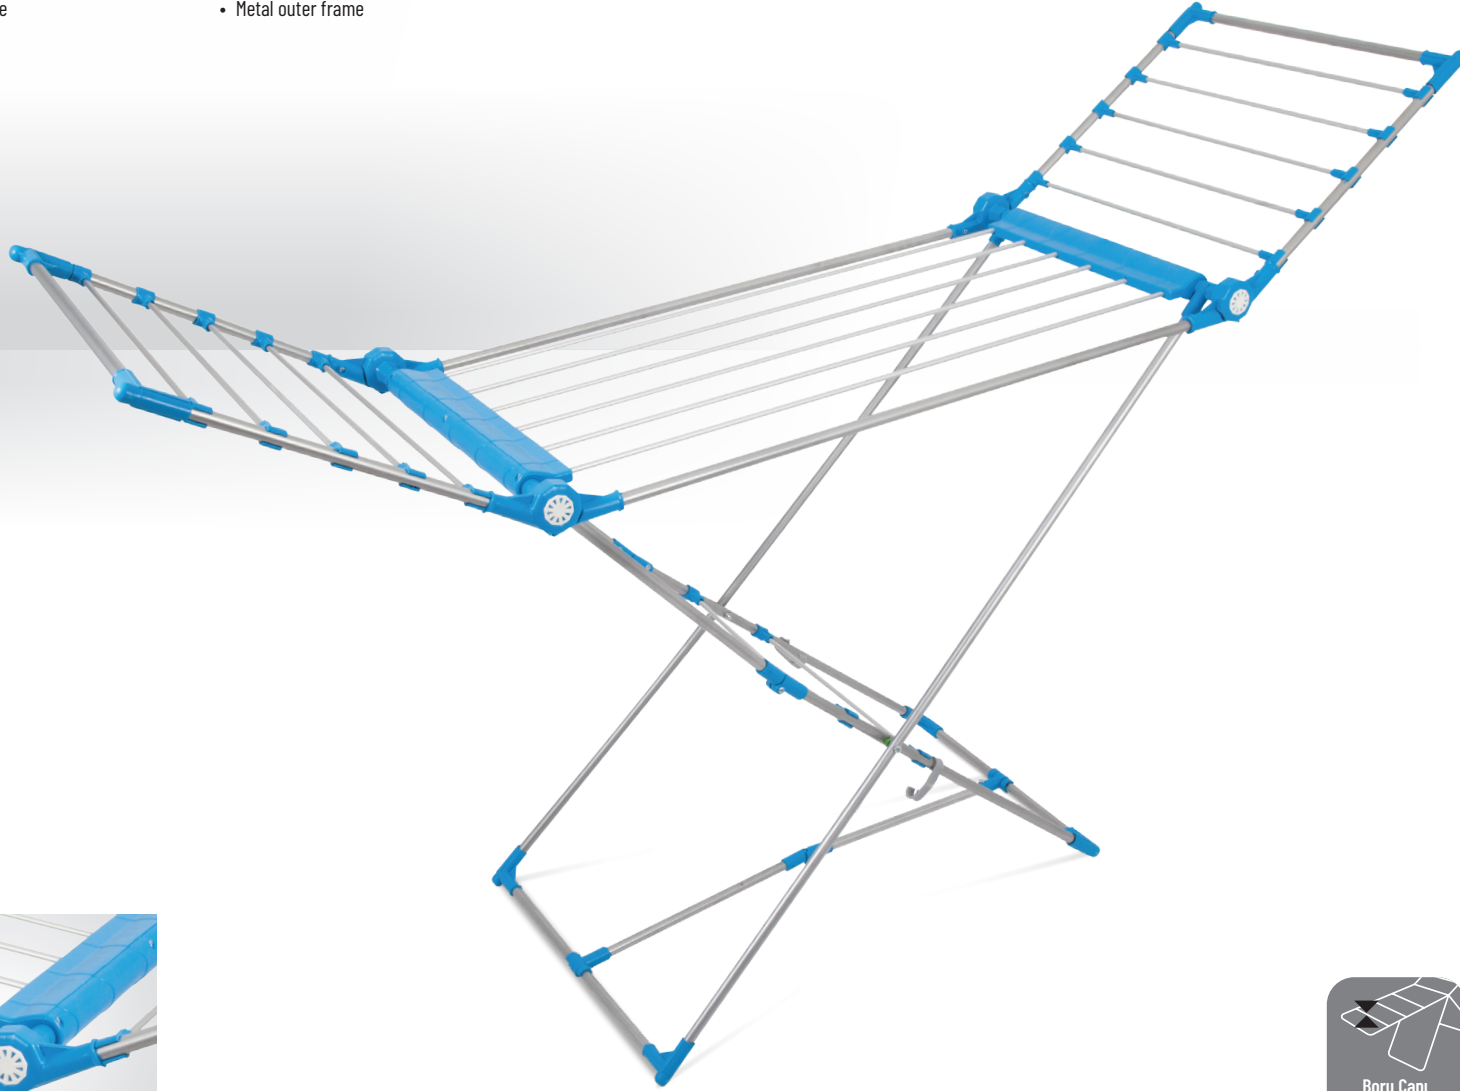

- Easy to use
- Completely electro-static stainless painted
- Ready to use in stylish single pack
- Aluminum hanger
- Metal outer frame

Defne

Laundry Drying Frame

Code:3312

Ürün Ebadı
Product Dimension
180x117x56