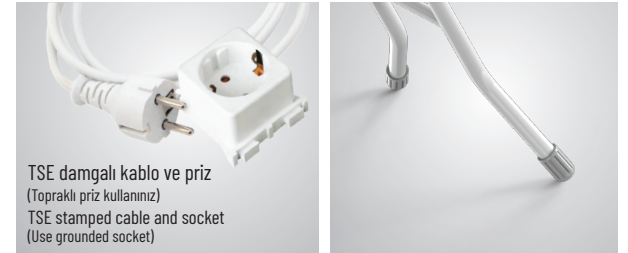

- Automatic height adjustment 60 to 90 cm
- Completely electrostatic stainless paint
- Monoblock steel top ironing surface
- Special design to facilitate ironing
- Special iron rest with incombustible silicon fittings